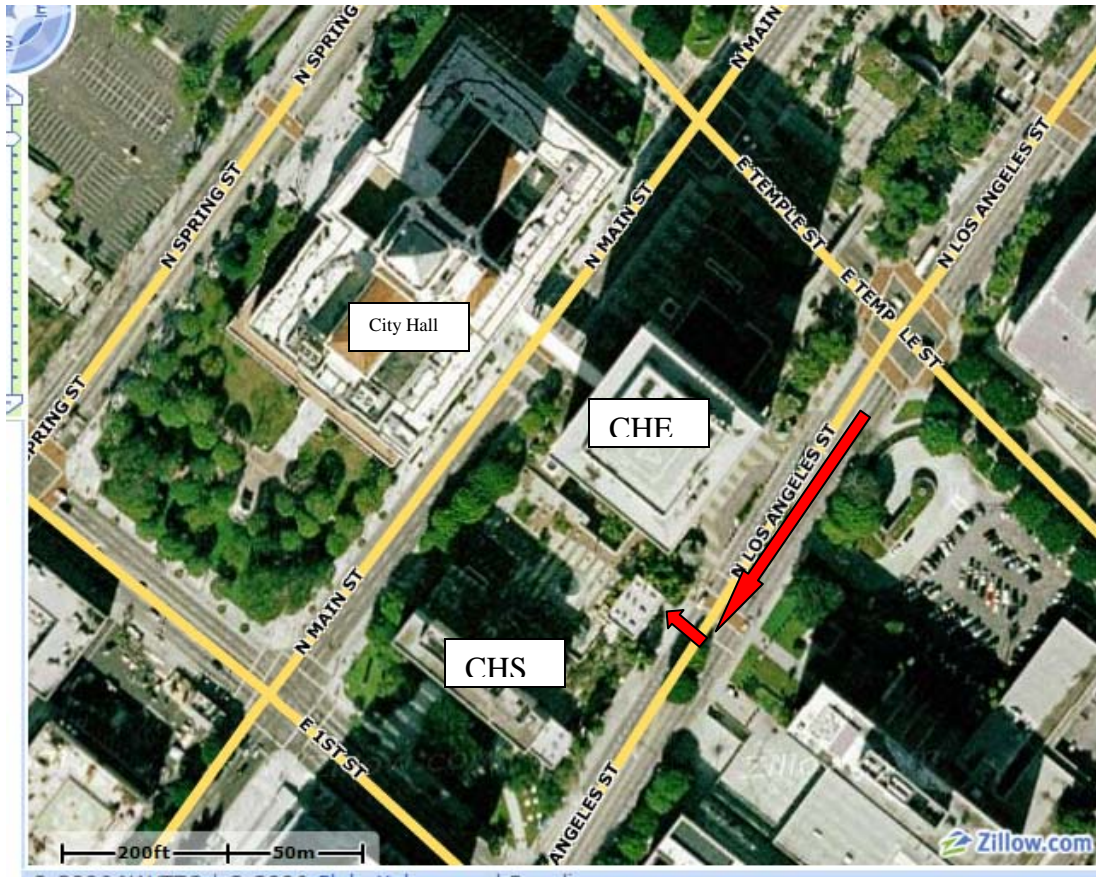

Directions to City Hall And Parking Instructions

To reach City Hall

From the North, take the 101 freeway, exit on Los Angeles St.
From the South, take the 110 freeway, exit on Temple St.

The Parking Structure can be entered from Los Angeles Street heading South after Temple St.
You must check-in at the parking booth.